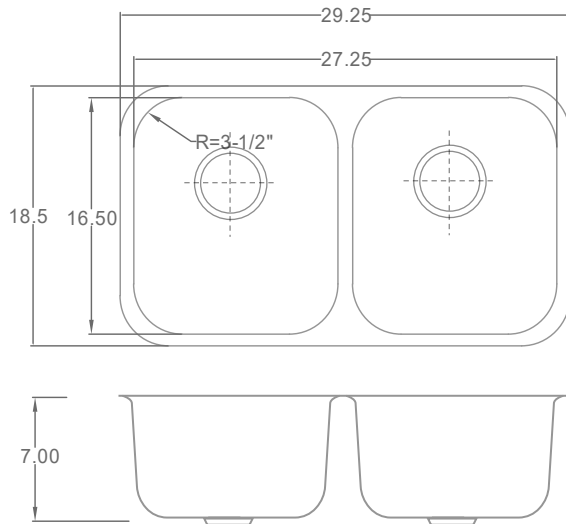

Disclaimer: Nerval makes every effort to provide accurate specification data. However, specification may change without notice. Please visit nerval website to see NERVAL'S TERMS AND CONDITIONS.